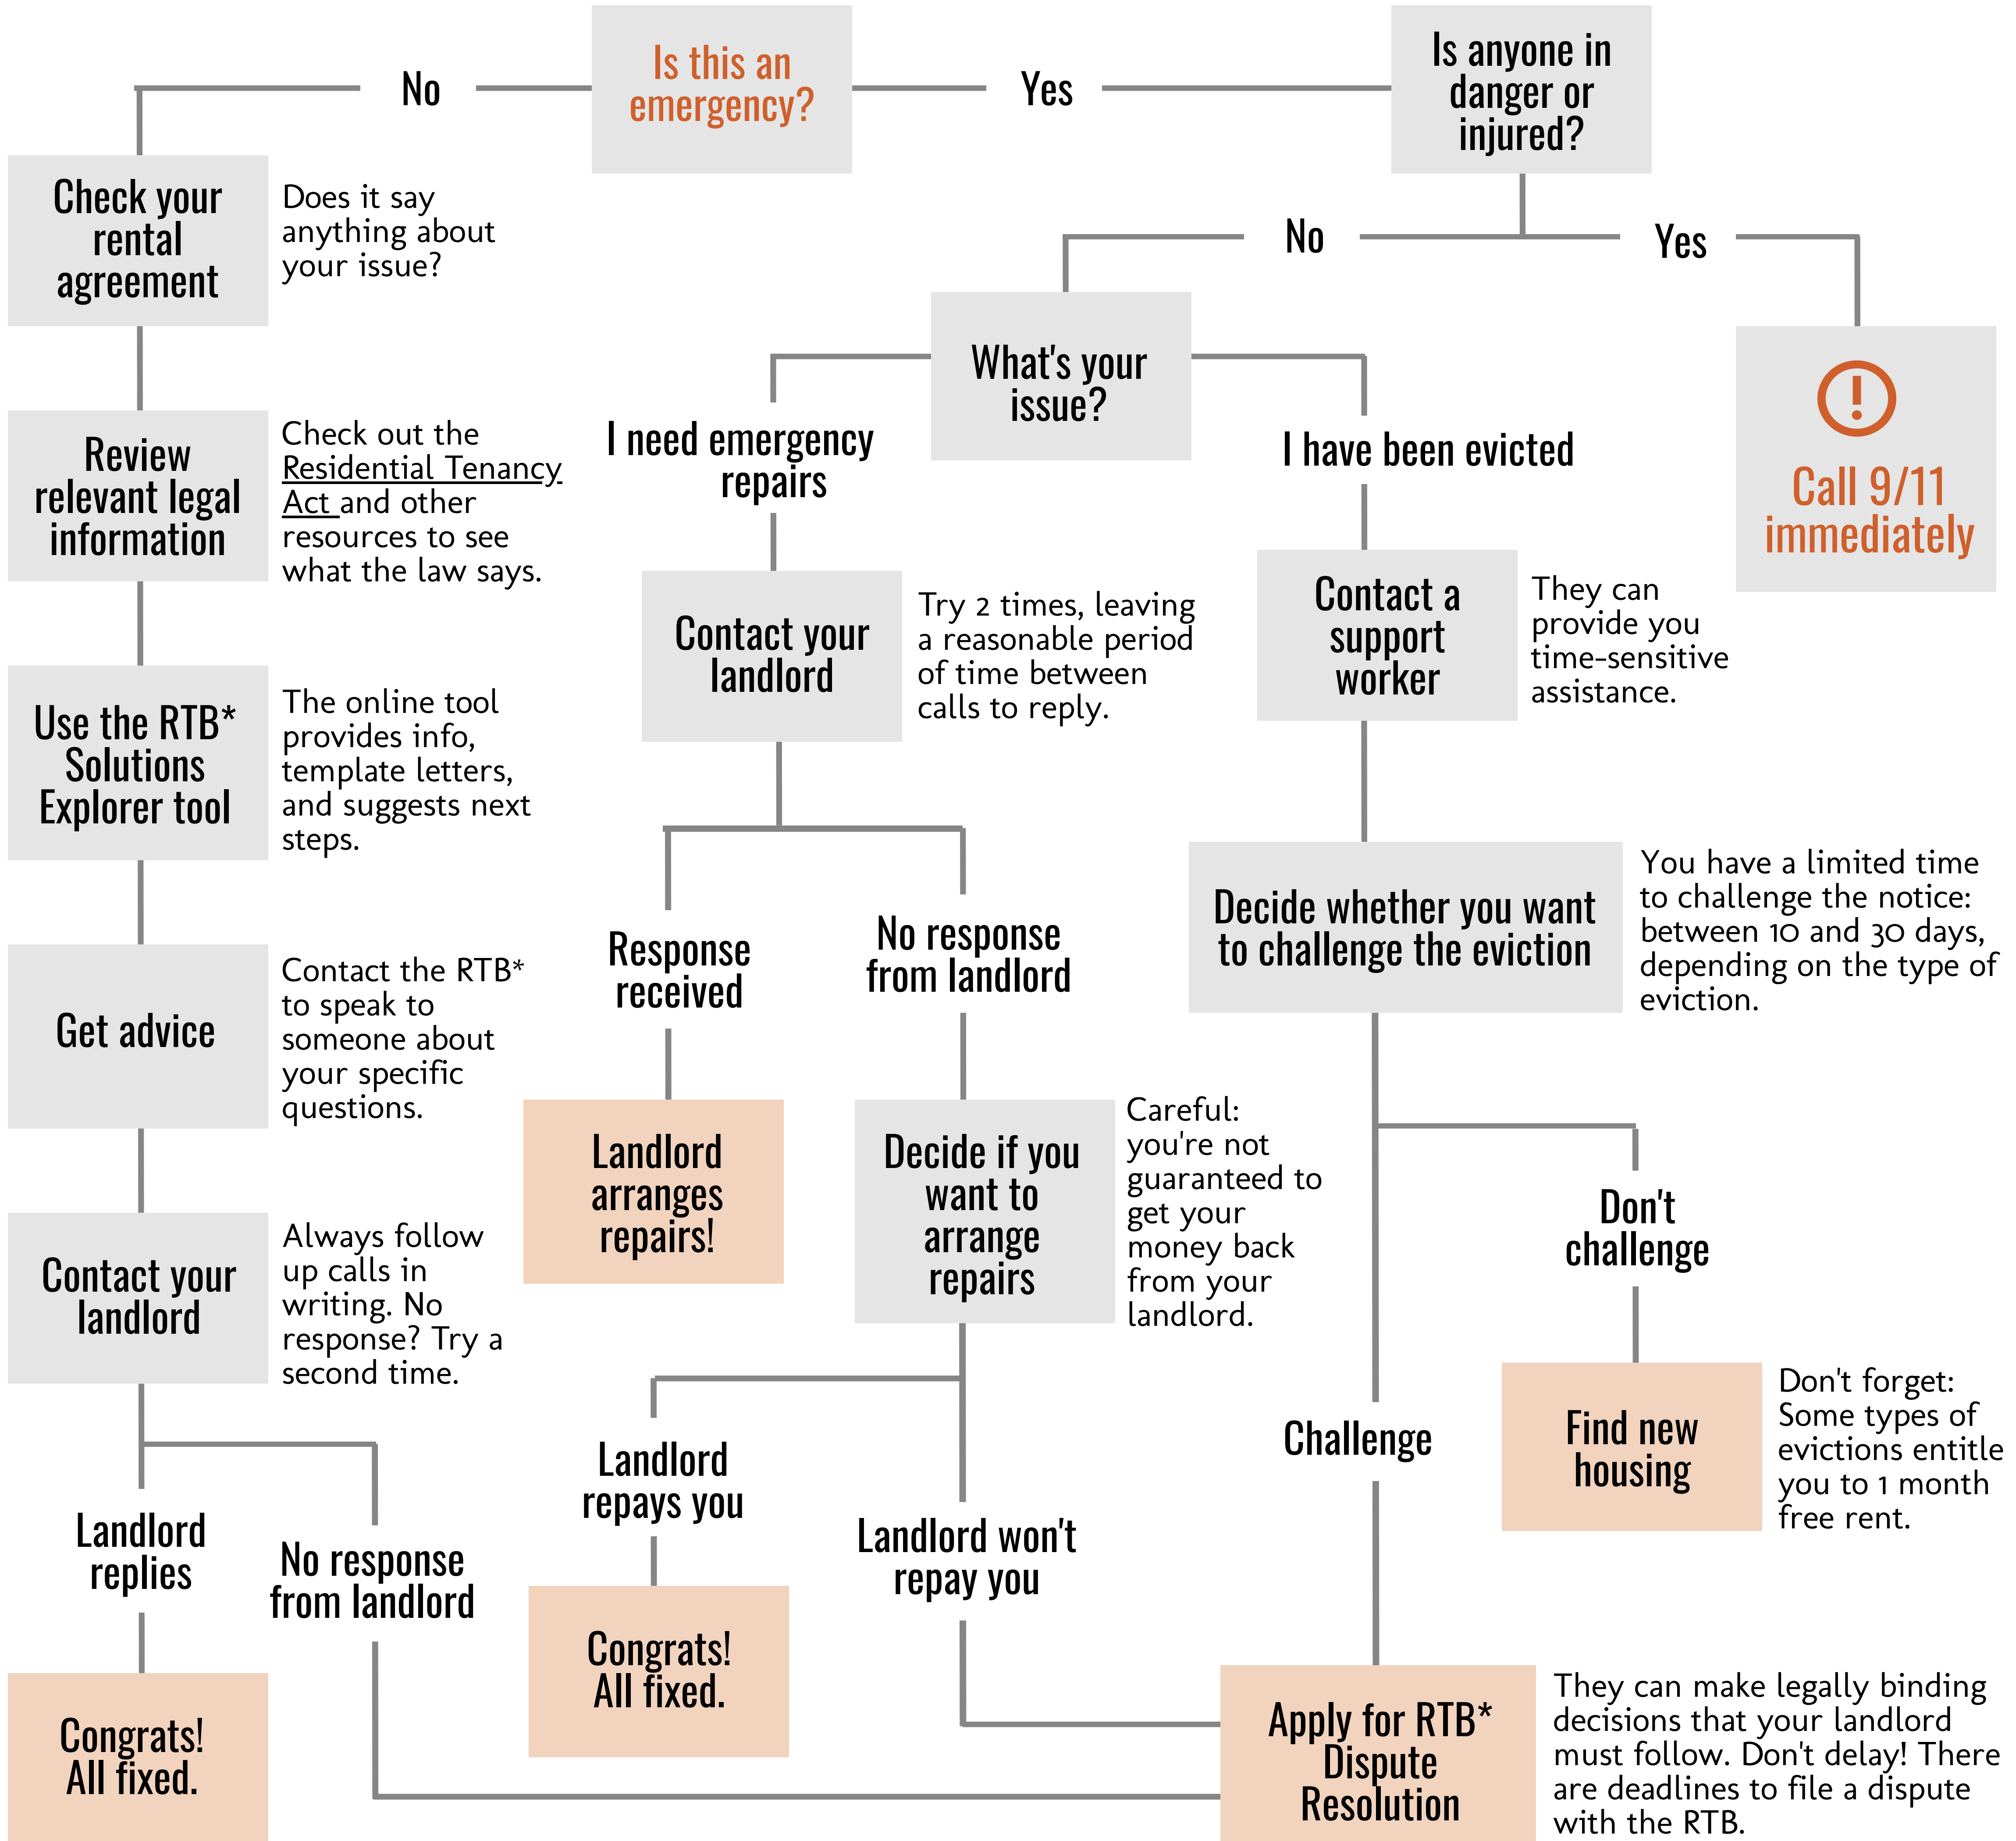

Tenancy Troubleshooting

Dealing with a problem in your rental housing?
Follow the chart to find advice to respond.

Start here

**RTB = Residential Tenancy Board

Still nothing working?

Speak to a support worker or housing advocate, or contact the Tenant Resource and Advocacy Centre, the Residential Tenancy Branch, or a member group of the Pacific AIDS Network.

This tool was created by:

For more, visit www.hivhousingtoolkit.ca